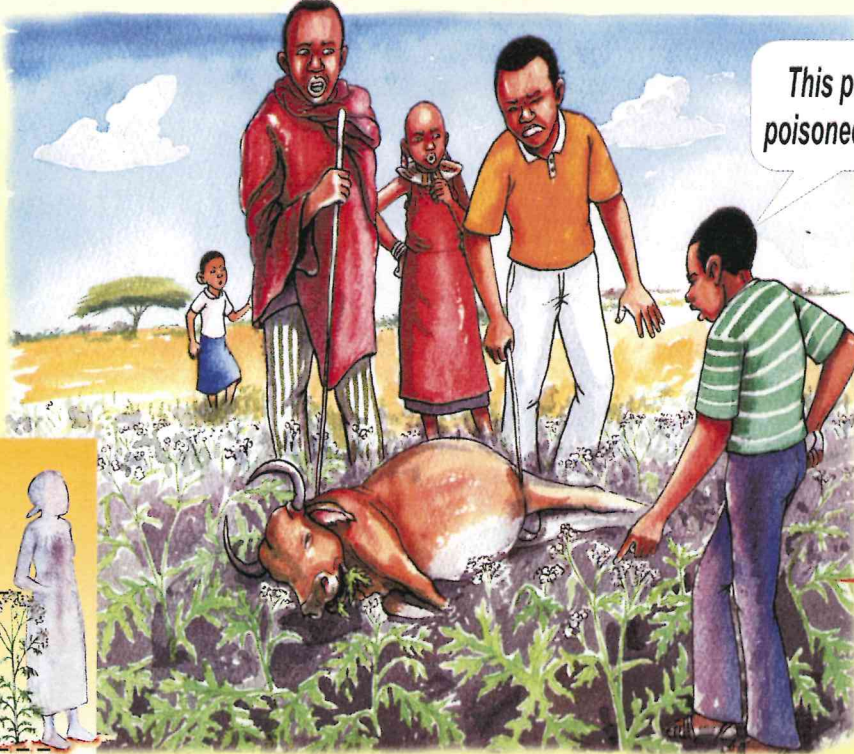

Invasive weed

Parthenium hysterophorus

Star-shaped flowers

Pale green leaves

Negative impacts on:

- ★ Plants and wildlife
- ★ Pasture production
- ★ Human and animal health
- ★ Food production-reduces yields
- ★ Economic development

What to do: Uproot and destroy (burn/bury) on spot

Stop the spread of this weed!

Australian High Commission- Kenya

Contact Arne Witt for more information: a.witt@cabi.org

www.kws.go.ke