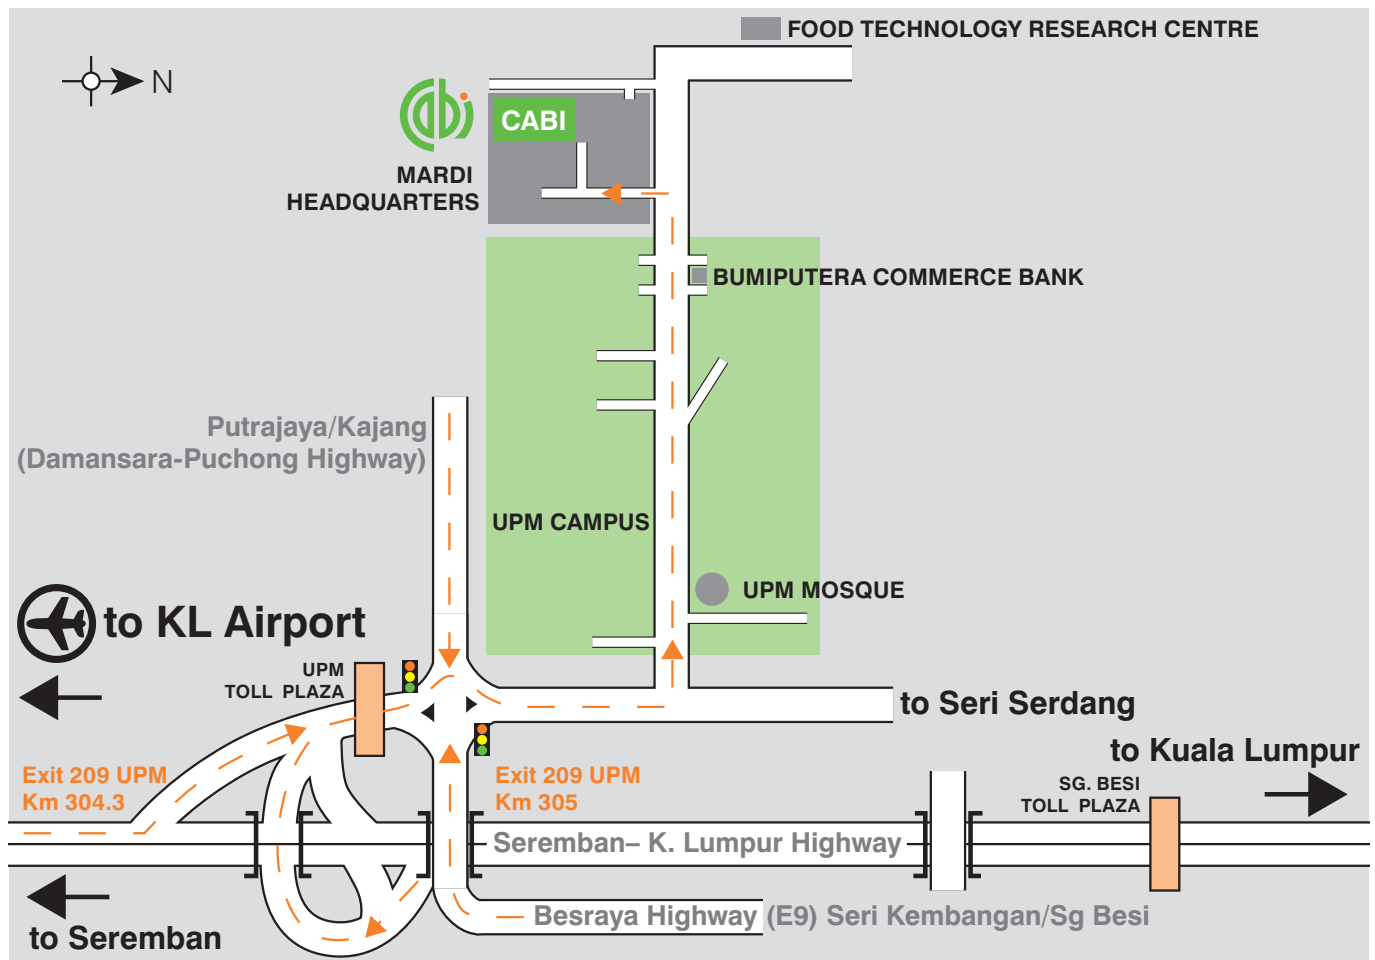

## Directions:

### From Seremban – Kuala Lumpur (PLUS) Highway

- Take exit 209 pointing to UPM
- Go straight after the traffic light and take the first left turn
- Upon entering UPM's campus follow MARDI signage. CABI SEA is located within MARDI's complex

### From Besraya Highway

- Take UPM exit slip road, turn right after the traffic light and then take the first left turn
- Upon entering UPM's campus follow MARDI signage. CABI SEA is located within MARDI's complex

### From Damansara-Puchong Highway

- Head towards Serdang, as you enter the district take UPM exit slip road; turn left, about 100 m take the first left turn
- Upon entering UPM's campus follow MARDI signage. CABI SEA is located within MARDI's complex