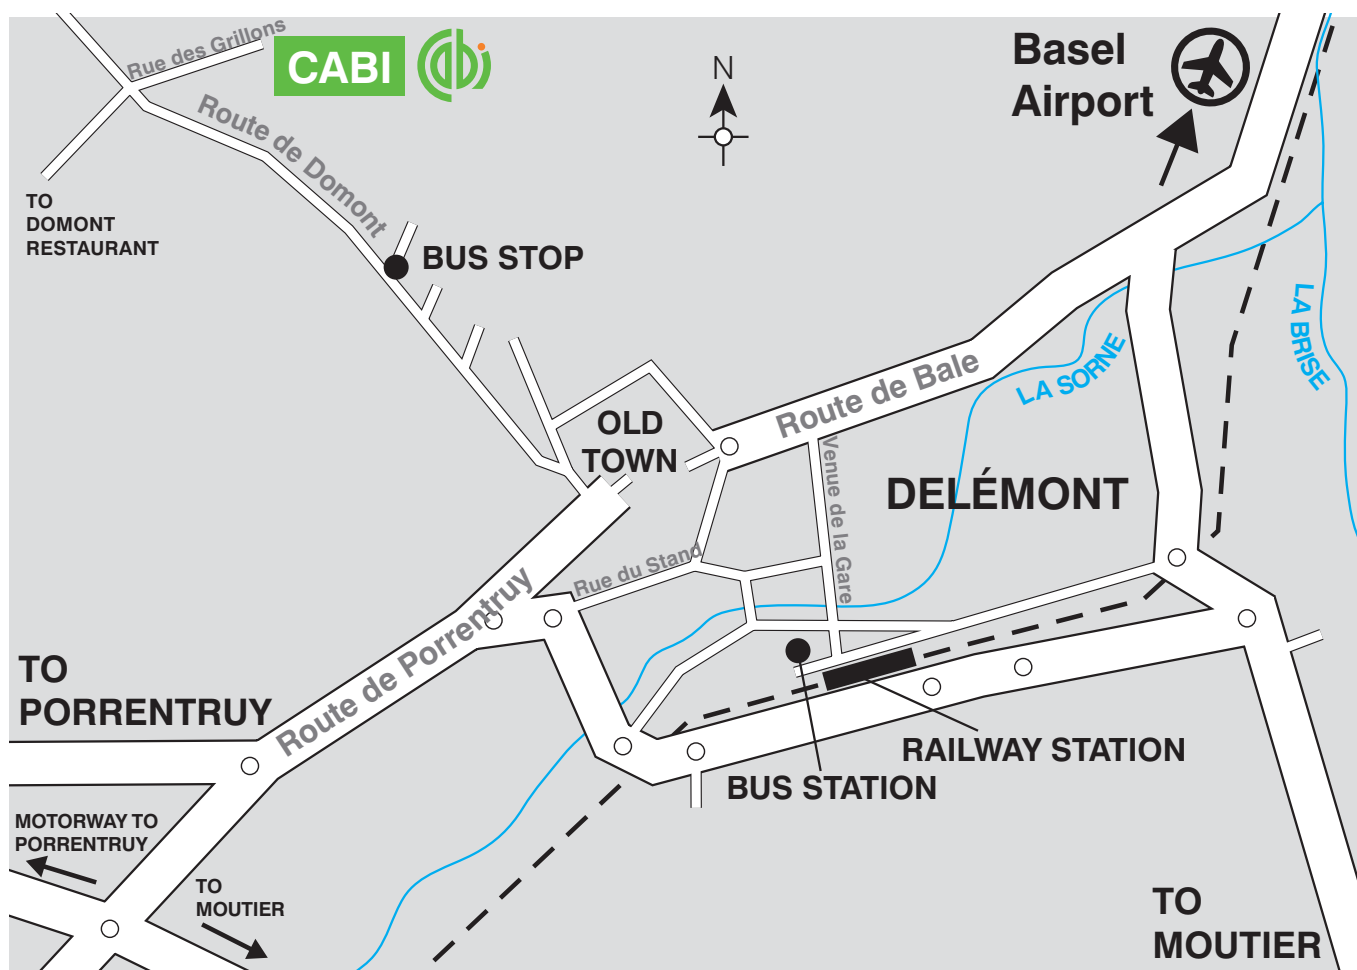

## Directions:

- Follow the Route de Domont from Delémont.
- Rue des Grillons is at the edge of the forest, and the CABI centre is the only building on this road