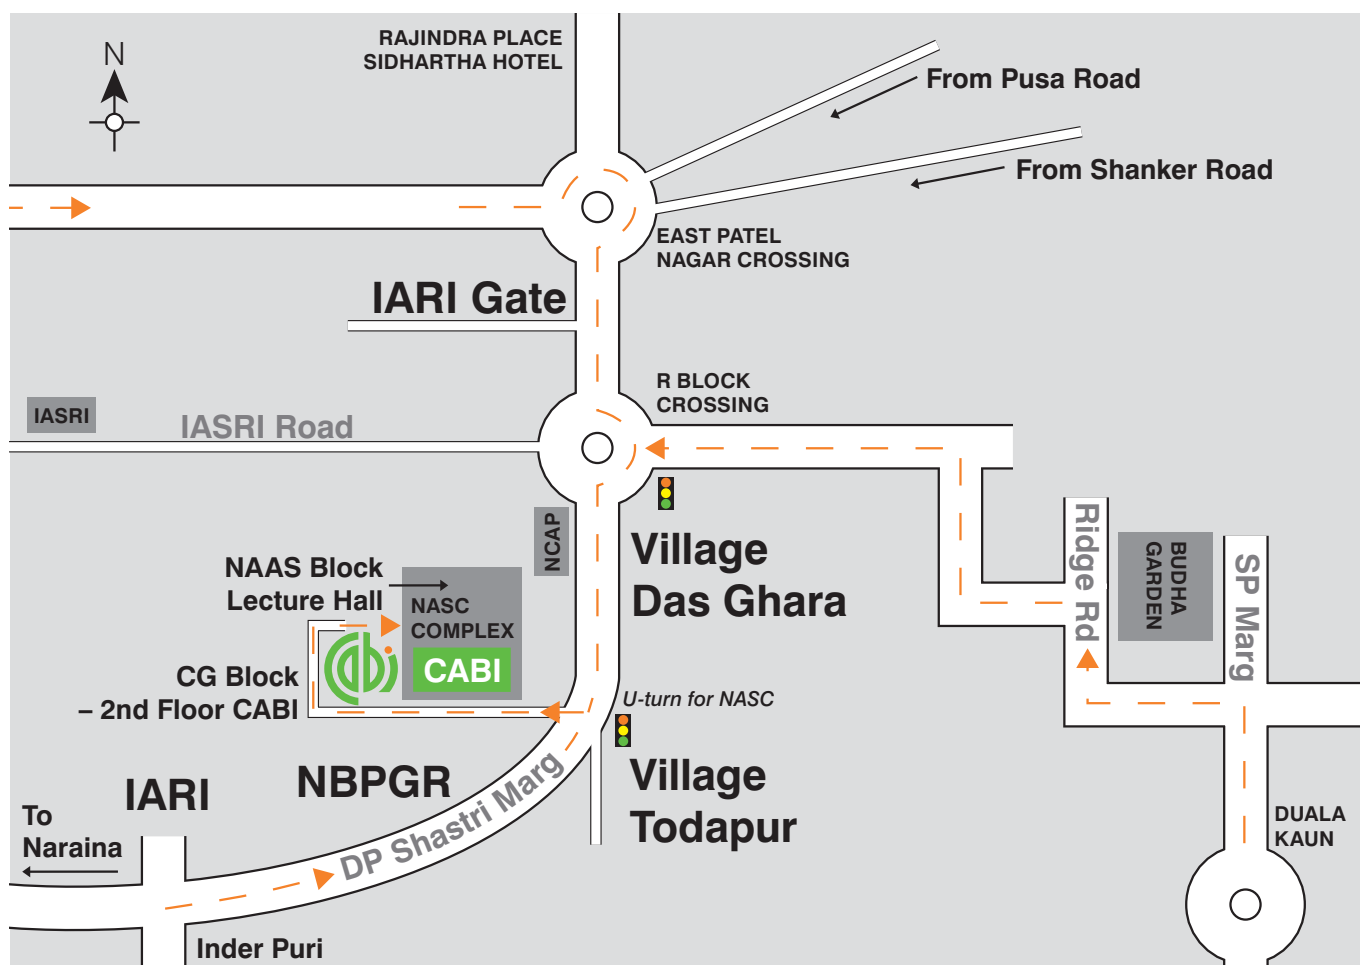

# CABI South Asia – India

## Directions:

### By taxi

- There is pre-paid taxi service from both airports. From the International Airport (20km, 45 min), from the Domestic Airport (15km, 30 min)
- From the New Delhi Railway Station (8km, 20 min) and from the Old Delhi Railway Station (13km, 35 min)
- From Connaught Place (8km, 15 min), India Gate (10km, 15 min), Pusa Gate (IARI) (2.5km, 5 min)