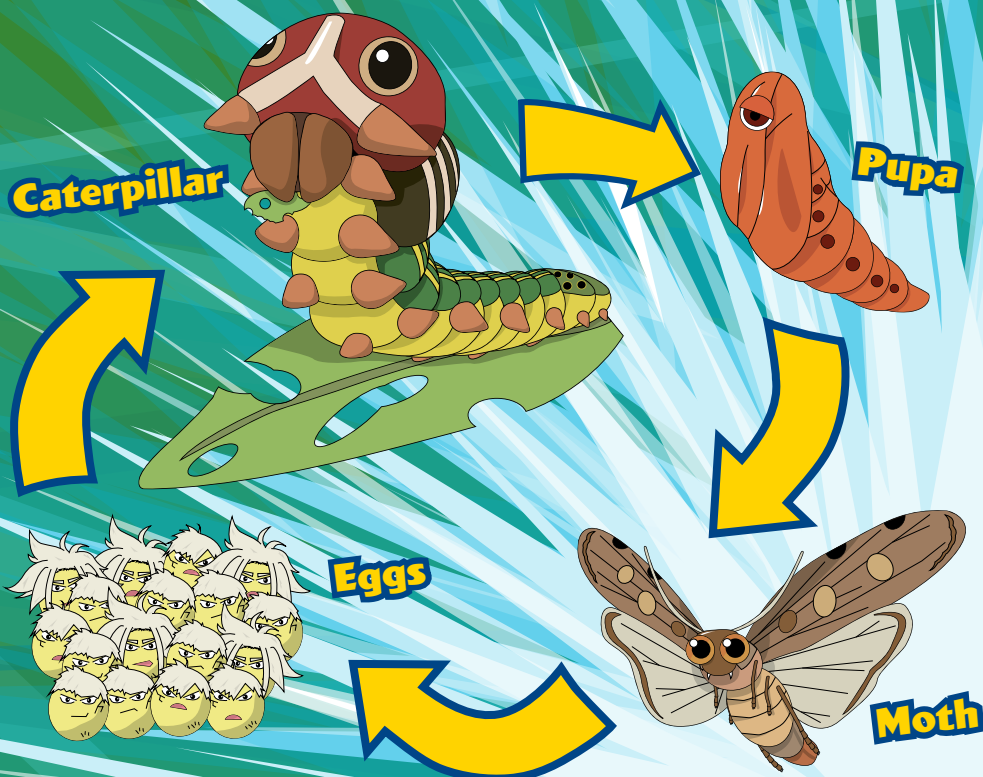

Fall armyworm

The REAL pocket-sized monster

The fall armyworm is a new pest attacking maize in Africa.

The eggs and caterpillar are easiest to spot on the leaves and growing point of your maize. You can tell when a caterpillar is a fall armyworm by the 4 dots on its second to last segment and the upside down Y on its head.

Its lifecycle includes eggs which hatch into caterpillars that grow to become pupae, from which a moth emerges. Each and every stage is bad for your maize.

See it. Squash it. Stop it.